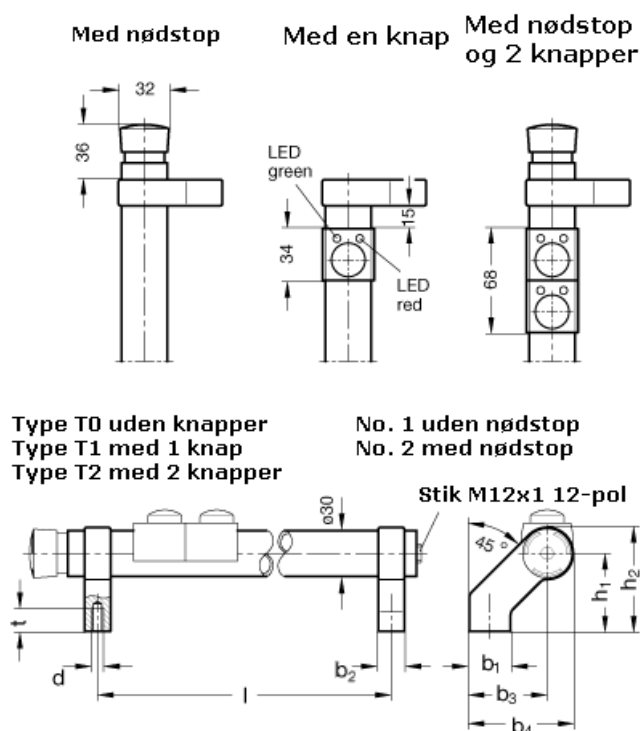

Article number: 201024030011

Description: E+G Tubular handles with switches
GN 332-300-SW-T1-1

Measures

b1 = 27	t = 15
b2 = 17	
b3 = 51	
b4 = 68	
d = M 8	
h1 = 51	
h2 = 68	
l = 300	